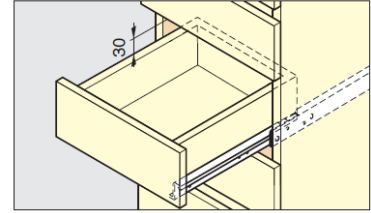

GRJA6 Under Mount 3/4 Extension Drawer Runner

Max load 30kg · Detachable · Self-Closing

Features

- 3/4 extension (2 members)
- Urethane roller provides smooth and silent movement
- The drawer is detachable
- Self-closing

Recommended Screws

- M4

No.	Part Name	Material	Finish/Colour
①	Inner Rail	Steel	Powder Coating/White
②	Outer Rail	Steel	Powder Coating/White
③	Roller	Polyurethane (PUR)/Polyacetal (POM)	Black/White
④	Rail Guide	Polyacetal (POM)	White
⑤	Roller Washer	Stainless Steel (SUS430)	—
⑥	Shaft	Stainless Steel (SUS430)	—

Sold in pairs

Part No.	Slide Length	Travel Length	Inner Rail				Outer Rail				Load Capacity (per pair)		
			A	B	C	Holes	D	E	F	G			Holes
GRJA6-350	347	230	190	-	140	6	125	125	-	-	6	294 N	30 kg
GRJA6-400	397	275	117.5	117.5	145	7	100	100	100	-	7		
GRJA6-450	447	315	137.5	137.5	155		117	116	117	-	7		
GRJA6-500	497	355	157.5	157.5	165		100	100	100	100	8		
GRJA6-550	547	395	177.5	177.5	175		113	112	112	113	8		