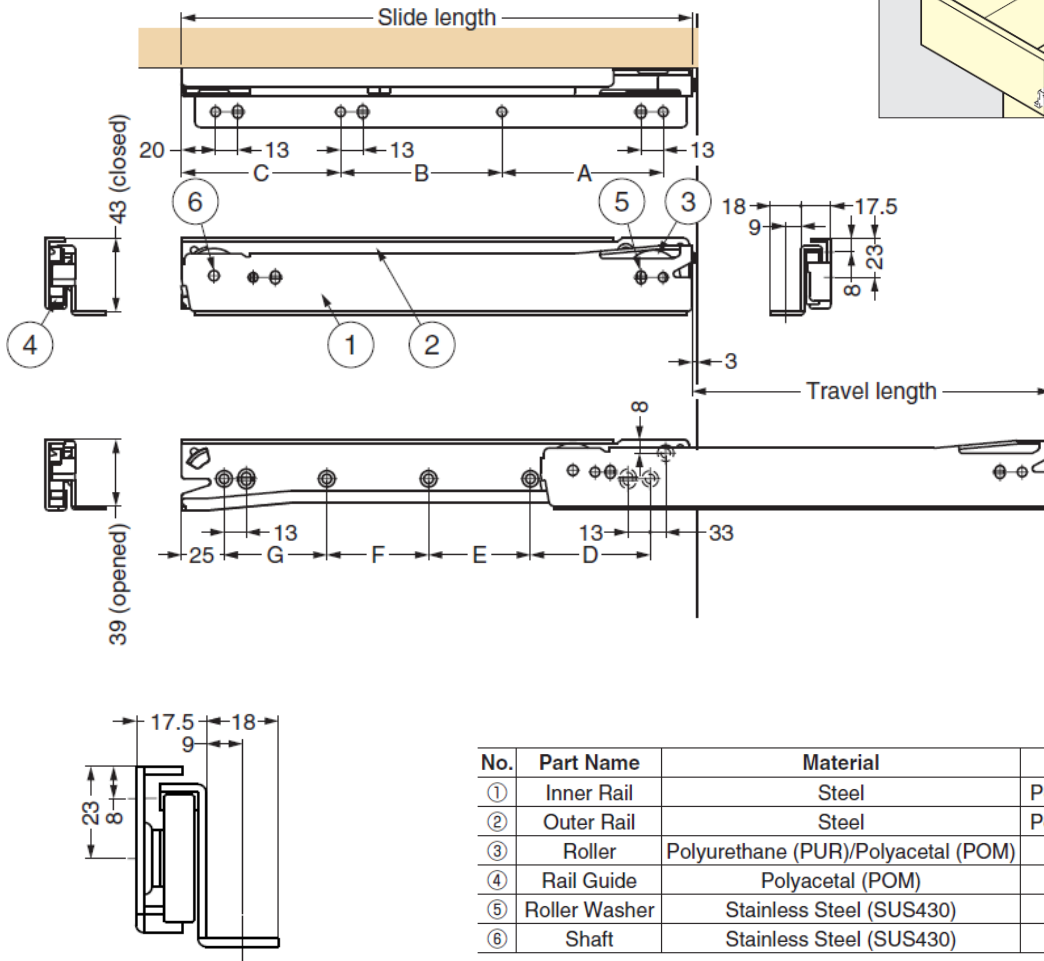

GRJA6 Under Mount 3/4 Extension Drawer Runner

Max load 30kg · Detachable · Self-Closing

Features

- 3/4 extension (2 members)
- Urethane roller provides smooth and silent movement
- The drawer is detachable
- Self-closing

Recommended Screws

- M4

No.	Part Name	Material	Finish/Colour
①	Inner Rail	Steel	Powder Coating/White
②	Outer Rail	Steel	Powder Coating/White
③	Roller	Polyurethane (PUR)/Polyacetal (POM)	Black/White
④	Rail Guide	Polyacetal (POM)	White
⑤	Roller Washer	Stainless Steel (SUS430)	—
⑥	Shaft	Stainless Steel (SUS430)	—

Sold in pairs

Part No.	Slide Length	Travel Length	Inner Rail				Outer Rail				Load Capacity (per pair)		
			A	B	C	Holes	D	E	F	G			Holes
GRJA6-350	347	230	190	-	140	6	125	125	-	-	6	294 N	30 kg
GRJA6-400	397	275	117.5	117.5	145	7	100	100	100	-	7		
GRJA6-450	447	315	137.5	137.5	155		117	116	117	-	7		
GRJA6-500	497	355	157.5	157.5	165		100	100	100	100	8		
GRJA6-550	547	395	177.5	177.5	175		113	112	112	113	8		